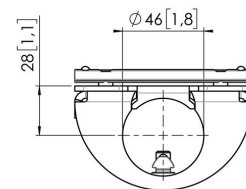

### Key Benefits

- Height Adjustable
- Suitable for one, two or a whole series of monitors
- Easy install
- Flexible modular system
- TÜV certified / 10-year guarantee

Build your ideal monitor arm The MOMO C202 Pole Adapter for Interface Bar Components is part of MOMO Motion and Motion+. Specially designed for pole mounting. Endless possibilities Create a multi-monitor set-up with just a few components. Including both straight and angled positions. MOMO monitor arm accessories and components are installed using just one allen (hex) key, cleverly integrated into the product. So you'll always have the right tool at hand.