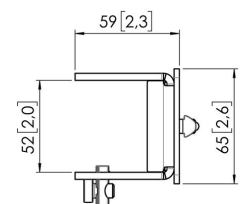

## MOMO C202 Pole Adapter for Interface Bar Components, Motion (black)

### Key Benefits

- Height Adjustable
- Suitable for one, two or a whole series of monitors
- Easy install
- Flexible modular system
- TÜV certified / 10-year guarantee

Build your ideal monitor arm The MOMO C202 Pole Adapter for Interface Bar Components is part of MOMO Motion and Motion+. Specially designed for pole mounting. Endless possibilities Create a multi-monitor set-up with just a few components. Including both straight and angled positions. MOMO monitor arm accessories and components are installed using just one allen (hex) key, cleverly integrated into the product. So you'll always have the right tool at hand.