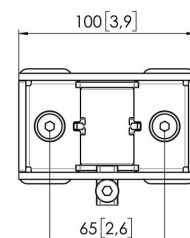

### Key Benefits

- Height Adjustable
- Suitable for one, two or a whole series of monitors
- Easy install
- Flexible modular system
- TÜV certified / 10-year guarantee

Build your ideal monitor arm The MOMO C202 Pole Adapter for Interface Bar Components is part of MOMO Motion and Motion+. Specially designed for pole mounting. Endless possibilities Create a multi-monitor set-up with just a few components. Including both straight and angled positions. MOMO monitor arm accessories and components are installed using just one allen (hex) key, cleverly integrated into the product. So you'll always have the right tool at hand.